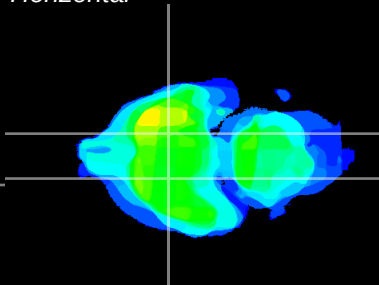

Coronal

Sagittal-R

Sagittal-L

ViBrisM: CX32380
Horizontal

S0