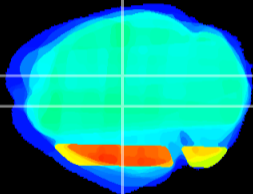

Coronal

Sagittal-R

Sagittal-L

ViBrism: CX32393
Horizontal

DG