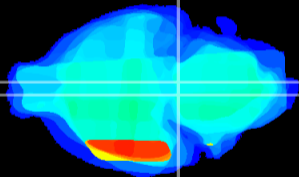

Coronal

Sagittal-R

Sagittal-L

ViBrism: CX32393
Horizontal

Pn