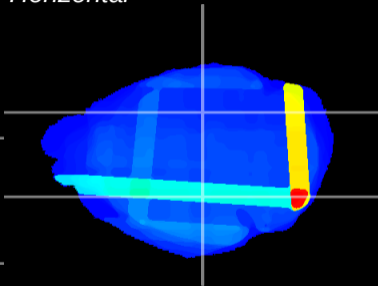

Coronal

Sagittal-R

Sagittal-L

ViBrism: CX32396
Horizontal

LG