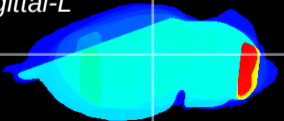

Coronal

Sagittal-R

Sagittal-L

ViBrism: CX32396
Horizontal

LG