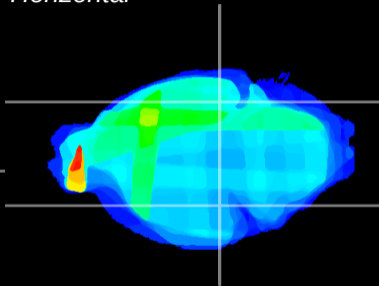

Coronal

Sagittal-R

Sagittal-L

ViBrism: CX32403
Horizontal

ventral S