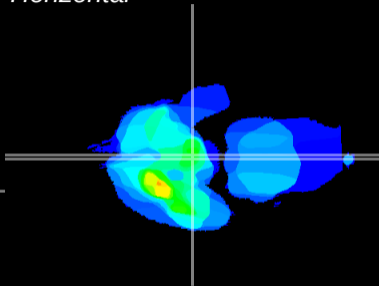

Coronal

Sagittal-R

Sagittal-L

ViBrism: CX32412
Horizontal

ME