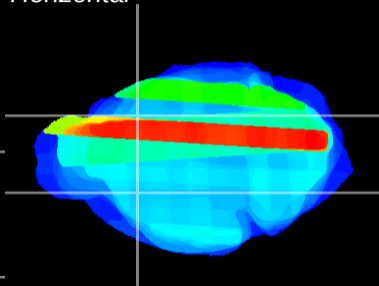

*Coronal*

*Sagittal-R*

*Sagittal-L*

ViBriSM: CX32454  
*Horizontal*

CPU lateral