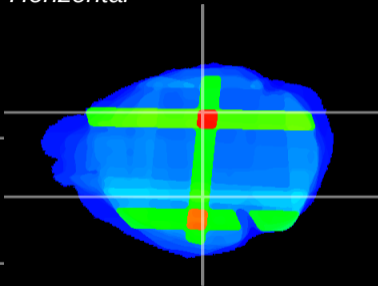

Coronal

Sagittal-R

Sagittal-L

ViBrism: CX32464
Horizontal

LG