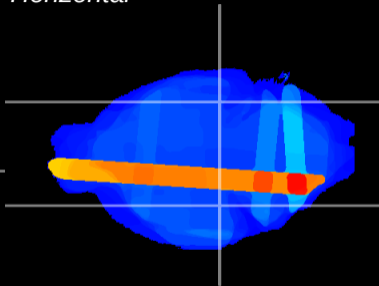

Coronal

Sagittal-R

Sagittal-L

ViBrism: CX32486
Horizontal

ventral S