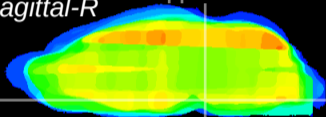

Coronal

Sagittal-R

Sagittal-L

ViBrism: CX32508
Horizontal

Pn