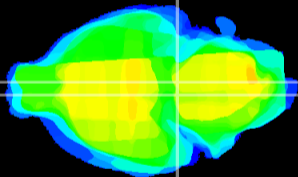

Coronal

Sagittal-R

Sagittal-L

ViBrism: CX32508
Horizontal

Pn