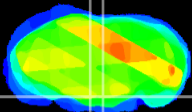

Coronal

Sagittal-R

Sagittal-L

ViBrism: CX32508
Horizontal

Pn