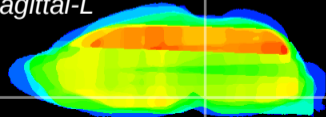

Coronal

Sagittal-R

Sagittal-L

ViBrism: CX32508
Horizontal

Pn