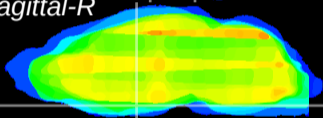

Coronal

Sagittal-R

Sagittal-L

ViBrism: CX32508
Horizontal

S0