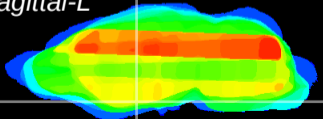

Coronal

Sagittal-R

Sagittal-L

ViBrism: CX32508
Horizontal

S0