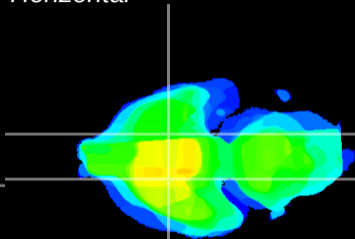

Coronal

Sagittal-R

Sagittal-L

ViBrism: CX32508
Horizontal

S0