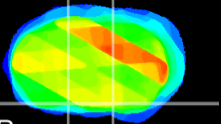

Coronal

Sagittal-R

Sagittal-L

ViBrism: CX32508
Horizontal

S0