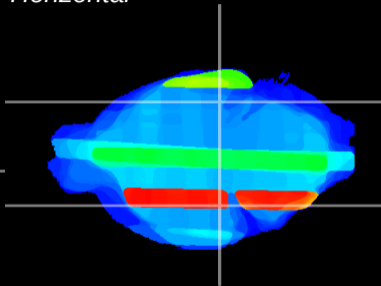

Coronal

Sagittal-R

Sagittal-L

ViBrism: CX32517
Horizontal

ventral S