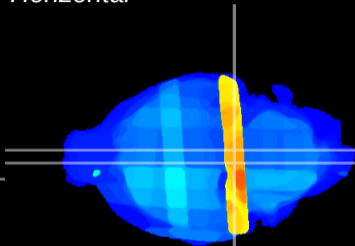

Coronal

Sagittal-R

Sagittal-L

ViBrism: CX32519
Horizontal

Pn