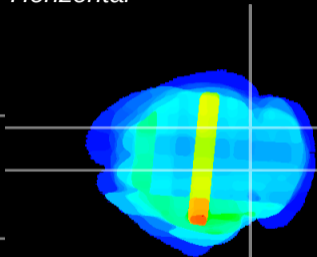

Coronal

Sagittal-R

Sagittal-L

ViBrism: CX32527
Horizontal

IC