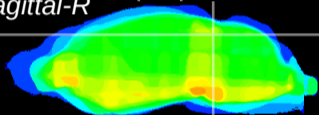

Coronal

Sagittal-R

Sagittal-L

ViBrism: CX32549
Horizontal

IC