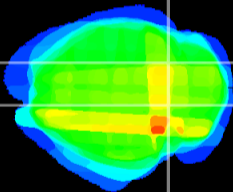

Coronal

Sagittal-R

Sagittal-L

ViBrism: CX32549
Horizontal

IC