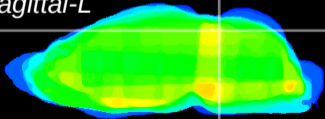

Coronal

Sagittal-R

Sagittal-L

ViBrism: CX32549
Horizontal

IC