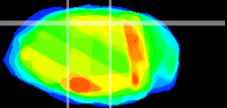

Coronal

Sagittal-R

Sagittal-L

ViBrism: CX32549
Horizontal

IC