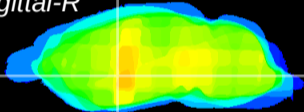

Coronal

Sagittal-R

Sagittal-L

ViBriSm: CX32565
Horizontal

GP