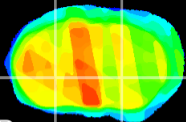

Coronal

Sagittal-R

Sagittal-L

ViBriSm: CX32565
Horizontal

GP