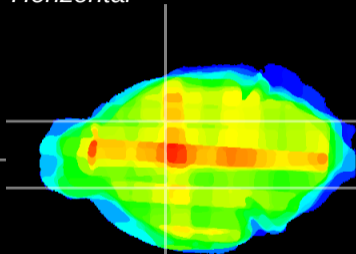

Coronal

Sagittal-R

Sagittal-L

ViBriSm: CX32565
Horizontal

GP