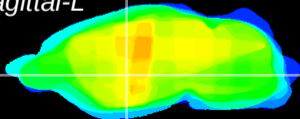

Coronal

Sagittal-R

Sagittal-L

ViBriSm: CX32565
Horizontal

GP