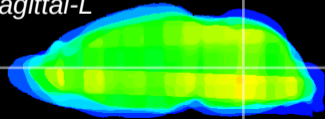

Coronal

Sagittal-R

Sagittal-L

ViBrism: CX32609
Horizontal

MVe