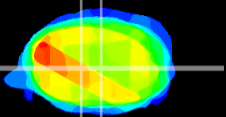

Coronal

Sagittal-R

Sagittal-L

ViBrism: CX32609
Horizontal

MVe