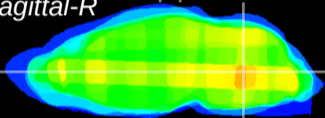

Coronal

Sagittal-R

Sagittal-L

ViBrism: CX32609
Horizontal

MVe