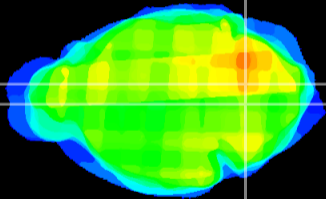

Coronal

Sagittal-R

Sagittal-L

ViBrism: CX32609
Horizontal

MVe