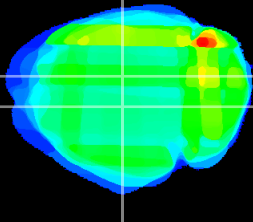

Coronal

Sagittal-R

Sagittal-L

ViBrism: CX32648
Horizontal

DG