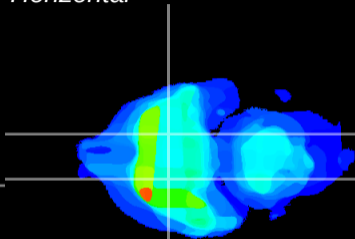

Coronal

Sagittal-R

Sagittal-L

ViBrism: CX32659
Horizontal

S0