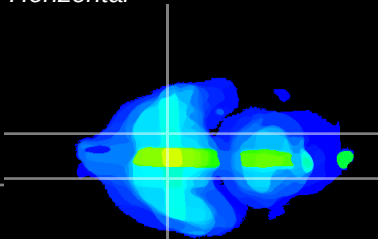

Coronal

Sagittal-R

Sagittal-L

ViBrisM: CX32692
Horizontal

S0