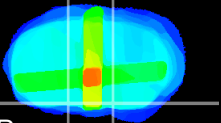

Coronal

Sagittal-R

Sagittal-L

ViBrisM: CX32692
Horizontal

S0