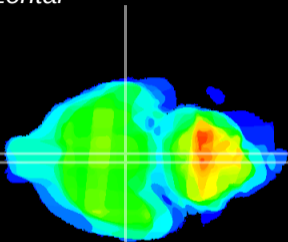

Coronal

Sagittal-R

Sagittal-L

ViBrism: CX32719
Horizontal

VMH