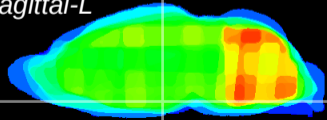

Coronal

Sagittal-R

Sagittal-L

ViBrism: CX32719
Horizontal

VMH