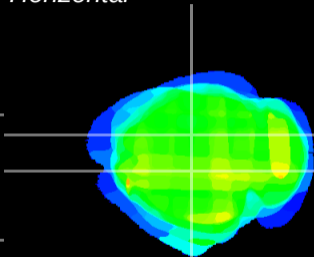

*Coronal*

*Sagittal-R*

*Sagittal-L*

ViBrism: CX32720  
*Horizontal*

CA1