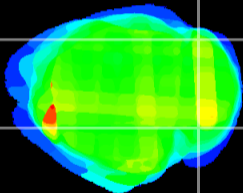

Coronal

Sagittal-R

Sagittal-L

ViBrism: CX32720
Horizontal

Cb lobe