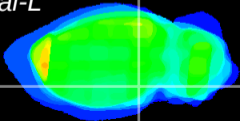

Coronal

Sagittal-R

Sagittal-L

ViBrism: CX32720
Horizontal