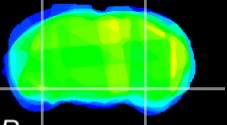

Coronal

Sagittal-R

Sagittal-L

ViBrism: CX32720
Horizontal