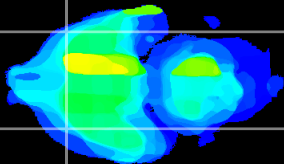

Coronal

Sagittal-R

Sagittal-L

ViBrism: CX32721
Horizontal

Pir