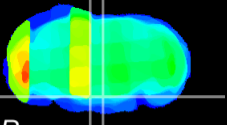

Coronal

Sagittal-R

Sagittal-L

ViBrism: CX32721
Horizontal

Pn