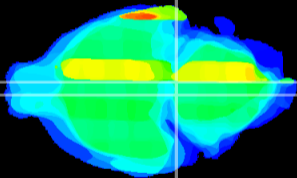

Coronal

Sagittal-R

Sagittal-L

ViBrism: CX32721
Horizontal

Pn