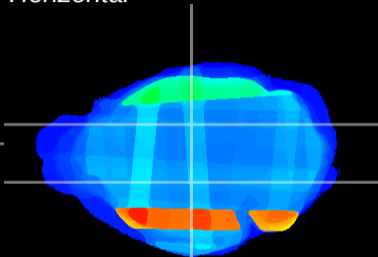

*Coronal*

*Sagittal-R*

*Sagittal-L*

ViBrism: CX32723  
*Horizontal*

VPM/VPL