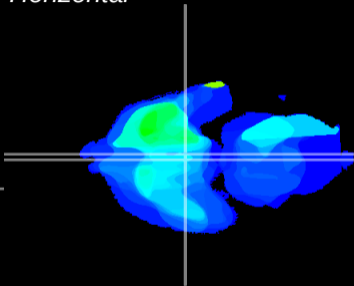

Coronal

Sagittal-R

Sagittal-L

ViBrism: CX32733
Horizontal

Arc