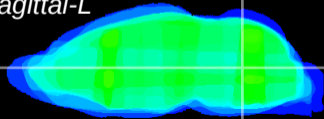

*Coronal*

*Sagittal-R*

*Sagittal-L*

ViBrism: CX32742  
*Horizontal*

MVe