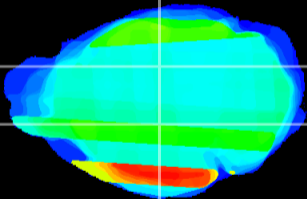

*Coronal*

*Sagittal-R*

*Sagittal-L*

ViBrism: CX32758  
*Horizontal*

VPM/VPL