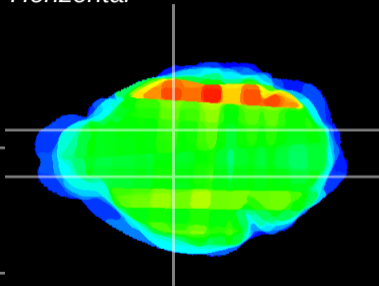

Coronal

Sagittal-R

Sagittal-L

ViBrism: CX32767
Horizontal

VA/VL