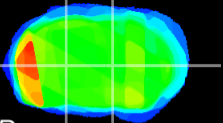

Coronal

Sagittal-R

Sagittal-L

ViBrism: CX32767
Horizontal

VA/VL