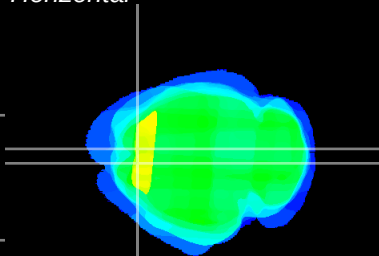

Coronal

Sagittal-R

Sagittal-L

ViBrism: CX32779
Horizontal

Cx motor