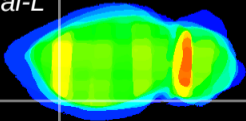

Coronal

Sagittal-R

Sagittal-L

ViBrism: CX32781
Horizontal

Pir