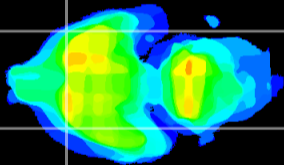

Coronal

Sagittal-R

Sagittal-L

ViBrism: CX32781
Horizontal

Pir