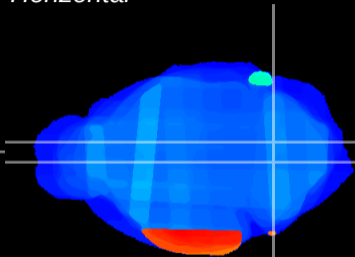

Coronal

Sagittal-R

Sagittal-L

ViBrism: CX32786
Horizontal

MVe