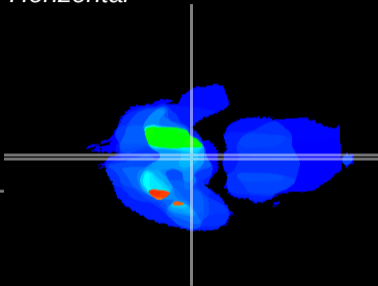

Coronal

Sagittal-R

Sagittal-L

ViBrism: CX32793
Horizontal

ME