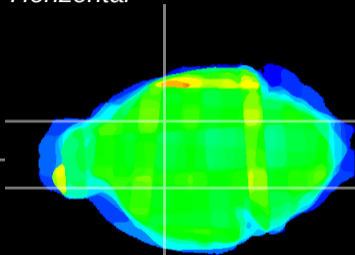

*Coronal*

*Sagittal-R*

*Sagittal-L*

ViBriSm: CX32820  
*Horizontal*

GP