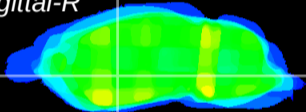

*Coronal*

*Sagittal-R*

*Sagittal-L*

ViBriSm: CX32820  
*Horizontal*

GP