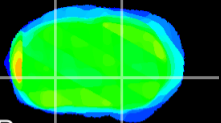

*Coronal*

*Sagittal-R*

*Sagittal-L*

ViBriSm: CX32820  
*Horizontal*

GP