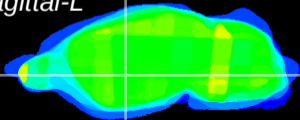

*Coronal*

*Sagittal-R*

*Sagittal-L*

ViBriSm: CX32820  
*Horizontal*

GP