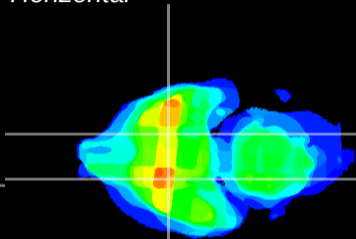

Coronal

Sagittal-R

Sagittal-L

ViBriSM: CX32825
Horizontal

S0