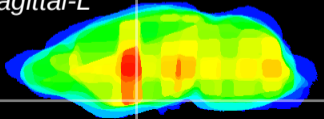

Coronal

Sagittal-R

Sagittal-L

ViBriSM: CX32825
Horizontal

S0