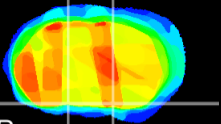

Coronal

Sagittal-R

Sagittal-L

ViBriSM: CX32825
Horizontal

S0