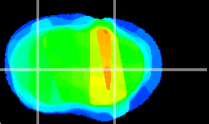

Coronal

Sagittal-R

Sagittal-L

ViBrism: CX32827
Horizontal

CPU lateral