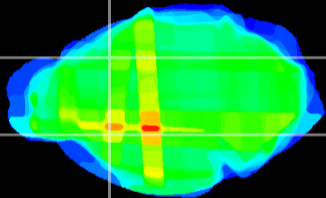

Coronal

Sagittal-R

Sagittal-L

ViBrism: CX32827
Horizontal

CPU lateral