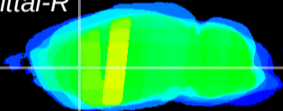

Coronal

Sagittal-R

Sagittal-L

ViBrism: CX32827
Horizontal

CPU lateral