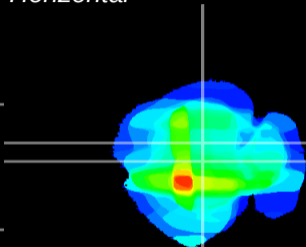

Coronal

Sagittal-R

Sagittal-L

ViBrism: CX32827  
Horizontal

RS