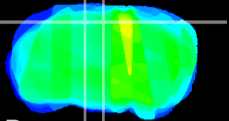

Coronal

Sagittal-R

Sagittal-L

ViBrism: CX32827  
Horizontal

RS