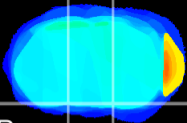

*Coronal*

*Sagittal-R*

*Sagittal-L*

ViBrism: CX32841  
*Horizontal*

S0