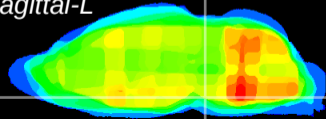

Coronal

Sagittal-R

Sagittal-L

ViBrism: CX32893
Horizontal

Pn