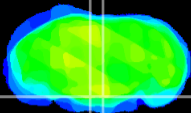

Coronal

Sagittal-R

Sagittal-L

ViBrism: CX32893
Horizontal

Pn