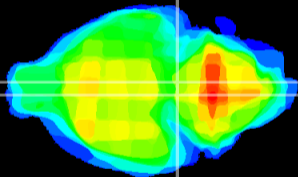

Coronal

Sagittal-R

Sagittal-L

ViBrism: CX32893
Horizontal

Pn