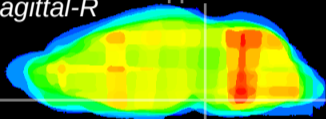

Coronal

Sagittal-R

Sagittal-L

ViBrism: CX32893
Horizontal

Pn