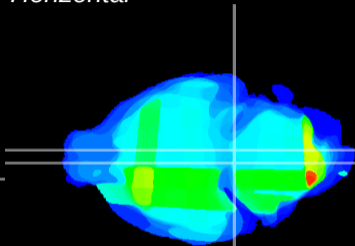

Coronal

Sagittal-R

Sagittal-L

ViBrism: CX32914
Horizontal

Pn