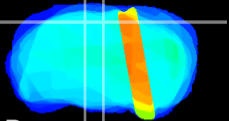

Coronal

Sagittal-R

Sagittal-L

ViBrism: CX32930
Horizontal

RS