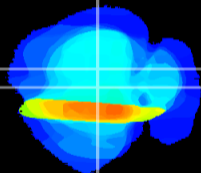

Coronal

Sagittal-R

Sagittal-L

ViBrism: CX32930
Horizontal

RS