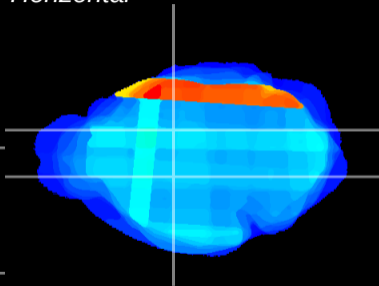

Coronal

Sagittal-R

Sagittal-L

ViBriSM: CX32956
Horizontal

VA/VL