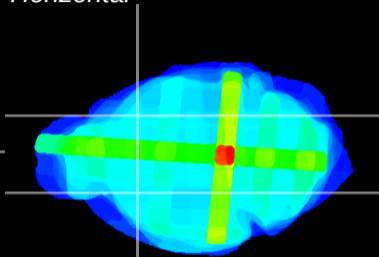

Coronal

Sagittal-R

Sagittal-L

ViBrism: CX32994
Horizontal

CPU lateral