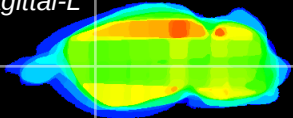

Coronal

Sagittal-R

Sagittal-L

ViBrism: CX33000
Horizontal

CPU lateral