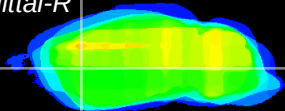

Coronal

Sagittal-R

Sagittal-L

ViBrism: CX33000
Horizontal

CPU lateral