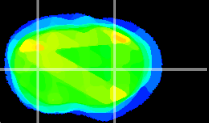

Coronal

Sagittal-R

Sagittal-L

ViBrism: CX33000
Horizontal

CPU lateral