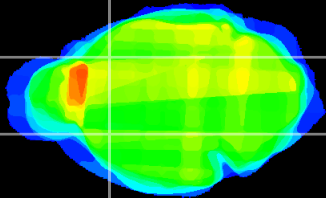

Coronal

Sagittal-R

Sagittal-L

ViBrism: CX33000
Horizontal

CPU lateral