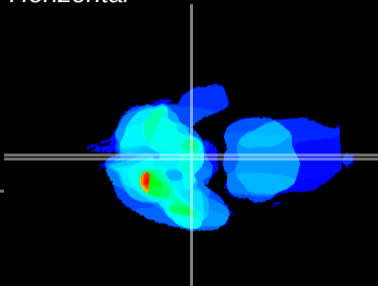

Coronal

Sagittal-R

Sagittal-L

ViBrism: CX33059
Horizontal

ME