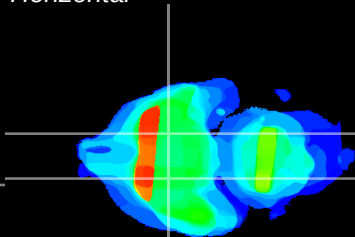

Coronal

Sagittal-R

Sagittal-L

ViBrism: CX33059
Horizontal

S0