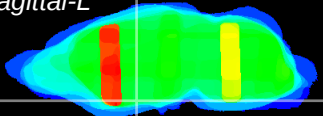

Coronal

Sagittal-R

Sagittal-L

ViBrism: CX33059
Horizontal

S0