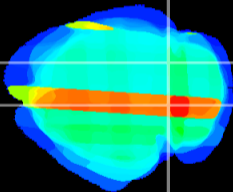

Coronal

Sagittal-R

Sagittal-L

ViBriSM: CX33064
Horizontal

IC