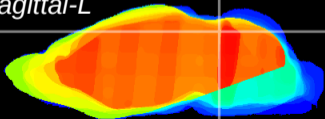

Coronal

Sagittal-R

Sagittal-L

ViBriSM: CX33064
Horizontal

IC