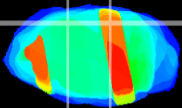

Coronal

Sagittal-R

Sagittal-L

ViBriSM: CX33064
Horizontal

IC