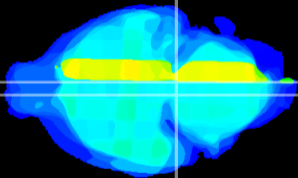

Coronal

Sagittal-R

Sagittal-L

ViBrism: CX33077
Horizontal

Pn